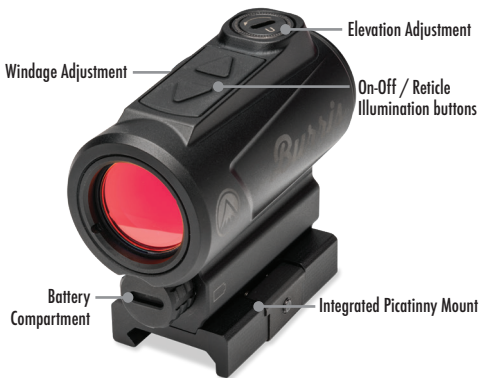

*Burris*®

FIND WHAT MATTERS

**FastFire RD™  
Red Dot Sight**

**User Guide**

The FastFire RD (Rifle Dot) sight features a bright red dot for fast target acquisition and easy aiming. The 1x magnification and 2 MOA red dot allow both-eyes-open shooting for enhanced awareness. The FastFire RD has unlimited eye relief.

## **Mounting the Optic**

The FastFire RD comes factory-ready to mount to a Picatinny rail system. Using the supplied hex wrench, loosen the screw on the right side of the base to open the mount just enough to fit over the width of the rail. Once positioned on the rail, test for proper eye relief and use the wrench to tighten the base screw to 45 in-lbs.

## **Battery Installation / Replacement**

This sight is powered by a single AAA battery. The battery compartment is located on the front of the sight. To open the compartment, turn the cap counter-clockwise. Insert the battery with the positive side (+) first and re-tighten cap completely. To preserve battery life, the FastFire RD is equipped with an Auto-Shut Off. The sight automatically turns off after 4 hours on the 4 brightest settings and 8 hours on the 3 night vision settings. During extended storage, it is recommended that you remove the battery.

## **Red Dot Illumination Adjustment**

To turn the red dot on, press any button on the top of the sight. Once the dot is illuminated, the forward and back buttons can be used to select any of the 7 brightness settings. To turn the sight off, press and hold the rear button on top of the sight for 4 seconds.